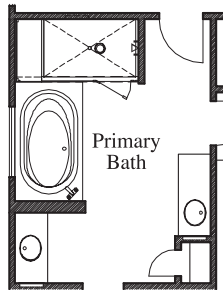

REV. 02.19.25

POTRANCO ACRES

Plan 2674 • Options

Mudroom Cabinet

Door at Primary Bedroom

Cabinets at Laundry

Double Doors at Front Porch

Study at Dining
Optional Cabinets at Study

Door at Bath 3

Mudset Shower with Seat & Niche at Bath 2

Mudset Shower with Seat & Niche at Bath 3

Powder Bath at Storage

Double Garage Door at Garage

Drop-In Tub with Large Mudset Shower with Seat & Niche at Primary Bath

Large Mudset Shower with Seat & Niche at Primary Bath

REV. 02.19.25

Floorplans and elevations are an artist's rendering for illustrative purposes only and may not accurately reflect the construction plans or final product. Texas Homes reserves the right to make changes in the plans, specifications, and to substitute materials of similar quality. Floor plans, dimensions, features, options, elevations, square footages, specifications, materials and availability of homes within a neighborhood are all subject to change without notice or obligation. Prospective buyers should consult with a Texas Homes Sales Counselor for more information.