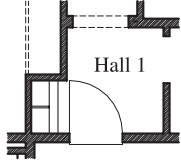

POTRANCO ACRES

Plan 2674 • 2,674 square feet

TEXAS HOMES

Texas Built • Texas Owned • Texas Proud

TEXAS-HOMES.COM

Floorplans and elevations are an artist's rendering for illustrative purposes only and may not accurately reflect the construction plans or final product. Texas Homes reserves the right to make changes in the plans, specifications, and to substitute materials of similar quality. Floor plans, dimensions, features, options, elevations, square footages, specifications, materials and availability of homes within a neighborhood are all subject to change without notice or obligation. Prospective buyers should consult with a Texas Homes Sales Counselor for more information.

REV. 02.19.25

POTRANCO ACRES

Plan 2674 • Options

Mudroom Cabinet

Door at Primary Bedroom

Cabinets at Laundry

Double Doors at Front Porch

Study at Dining
Optional Cabinets at Study