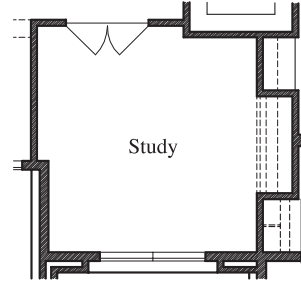

POTRANCO ACRES

Plan 2674 • 2,674 square feet

TEXAS HOMES

Texas Built • Texas Owned • Texas Proud

TEXAS-HOMES.COM

Floorplans and elevations are an artist's rendering for illustrative purposes only and may not accurately reflect the construction plans or final product. Texas Homes reserves the right to make changes in the plans, specifications, and to substitute materials of similar quality. Floor plans, dimensions, features, options, elevations, square footages, specifications, materials and availability of homes within a neighborhood are all subject to change without notice or obligation. Prospective buyers should consult with a Texas Homes Sales Counselor for more information.

REV. 02.19.25

POTRANCO ACRES

Plan 2674 • Options

Mudroom Cabinet

Door at Primary Bedroom

Cabinets at Laundry

Double Doors at Front Porch

Study at Dining
Optional Cabinets at Study

Door at Bath 3

Mudset Shower with Seat & Niche at Bath 2

Mudset Shower with Seat & Niche at Bath 3

Powder Bath at Storage

Double Garage Door at Garage

Drop-In Tub with Large Mudset Shower with Seat & Niche at Primary Bath