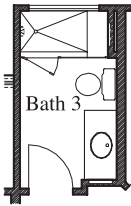

REV. 02.19.25

POTRANCO ACRES

Plan 2674 • Options

Mudroom Cabinet

Door at Primary Bedroom

Cabinets at Laundry

Double Doors at Front Porch

Study at Dining
Optional Cabinets at Study

Door at Bath 3

Mudset Shower with Seat & Niche at Bath 2

Mudset Shower with Seat & Niche at Bath 3

Powder Bath at Storage

Double Garage Door at Garage

Drop-In Tub with Large Mudset Shower with Seat & Niche at Primary Bath