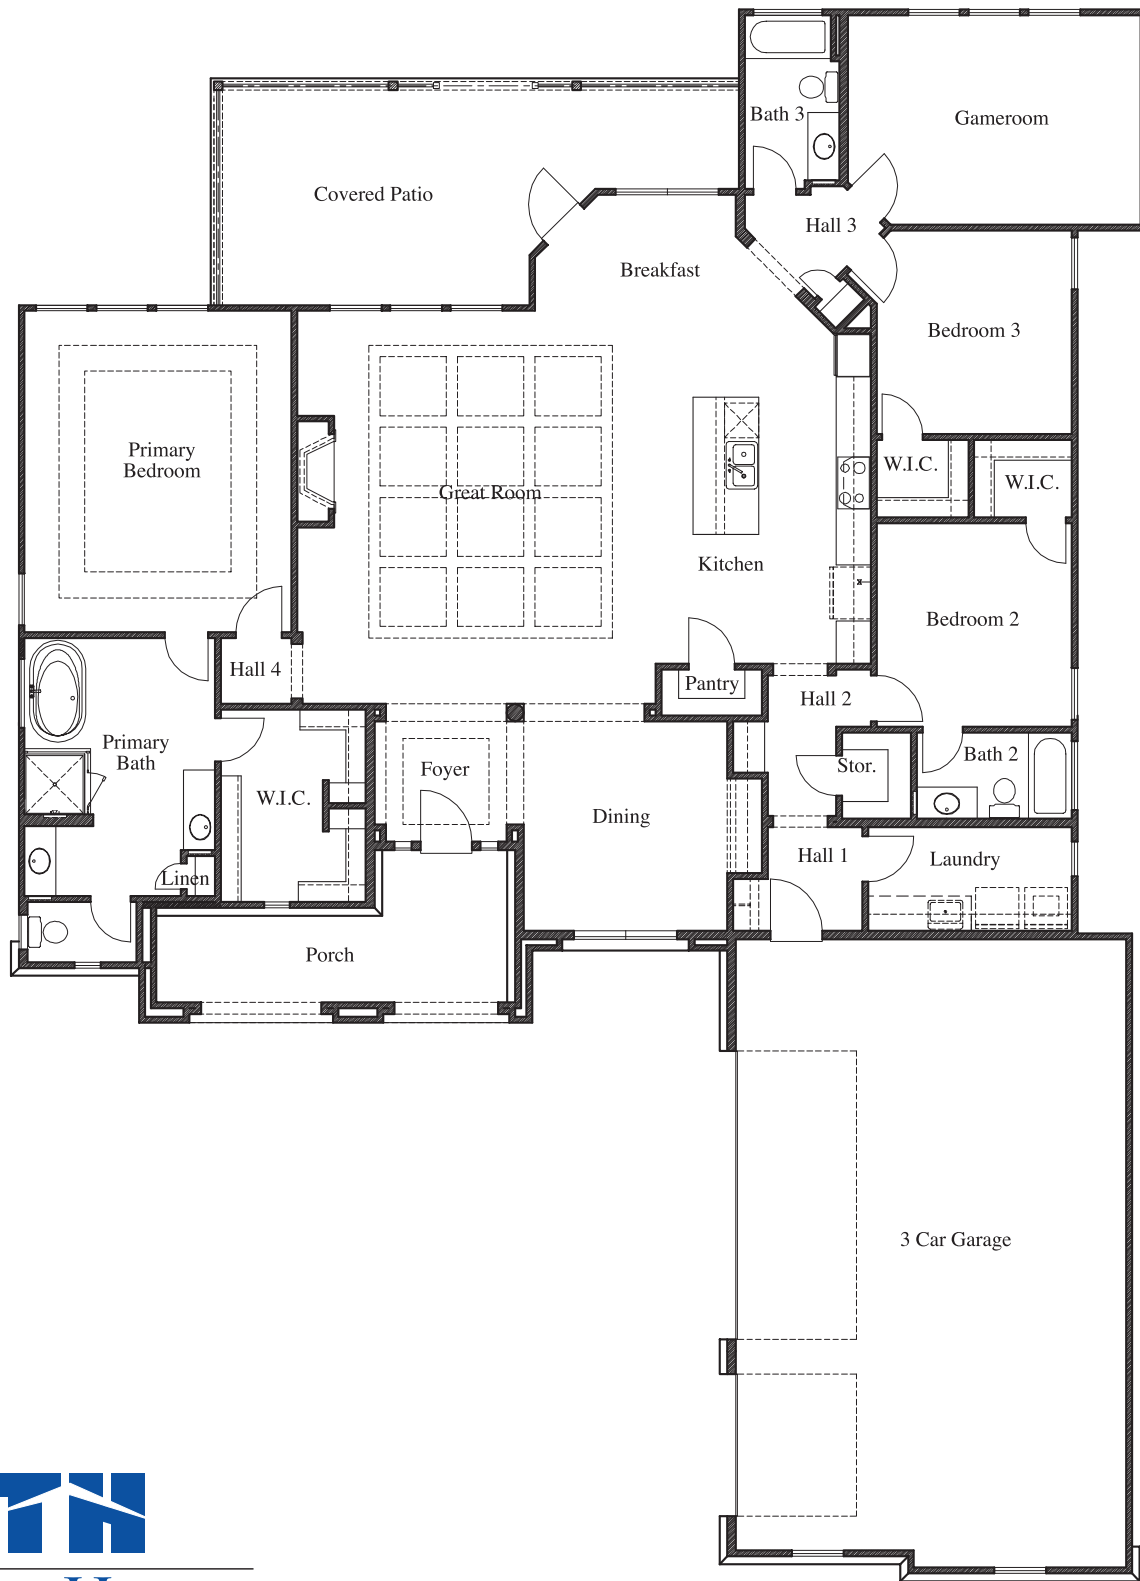

POTRANCO ACRES

Plan 2674 • 2,674 square feet

ELEVATION A

ELEVATION B

ELEVATION C

ELEVATION D

TEXAS HOMES

Texas Built • Texas Owned • Texas Proud

POTRANCO ACRES

Plan 2674 • 2,674 square feet

TEXAS HOMES

Texas Built • Texas Owned • Texas Proud

TEXAS-HOMES.COM

Floorplans and elevations are an artist's rendering for illustrative purposes only and may not accurately reflect the construction plans or final product. Texas Homes reserves the right to make changes in the plans, specifications, and to substitute materials of similar quality. Floor plans, dimensions, features, options, elevations, square footages, specifications, materials and availability of homes within a neighborhood are all subject to change without notice or obligation. Prospective buyers should consult with a Texas Homes Sales Counselor for more information.

REV. 02.19.25

POTRANCO ACRES

Plan 2674 • Options

Mudroom Cabinet

Door at Primary Bedroom

Cabinets at Laundry

Double Doors at Front Porch

Study at Dining
Optional Cabinets at Study

Door at Bath 3

Mudset Shower with Seat & Niche at Bath 2

Mudset Shower with Seat & Niche at Bath 3

Powder Bath at Storage

Double Garage Door at Garage

Drop-In Tub with Large Mudset Shower with Seat & Niche at Primary Bath