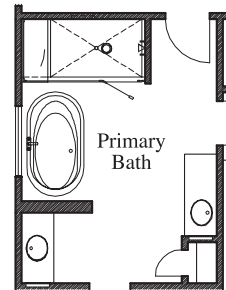

REV. 02.19.25

POTRANCO ACRES

Plan 2674 • Options

Mudroom Cabinet

Door at Primary Bedroom

Cabinets at Laundry

Double Doors at Front Porch

Study at Dining
Optional Cabinets at Study

Door at Bath 3

Mudset Shower with Seat & Niche at Bath 2

Mudset Shower with Seat & Niche at Bath 3

Powder Bath at Storage

Double Garage Door at Garage

Drop-In Tub with Large Mudset Shower with Seat & Niche at Primary Bath

Large Mudset Shower with Seat & Niche at Primary Bath

REV. 02.19.25

Floorplans and elevations are an artist's rendering for illustrative purposes only and may not accurately reflect the construction plans or final product. Texas Homes reserves the right to make changes in the plans, specifications, and to substitute materials of similar quality. Floor plans, dimensions, features, options, elevations, square footages, specifications, materials and availability of homes within a neighborhood are all subject to change without notice or obligation. Prospective buyers should consult with a Texas Homes Sales Counselor for more information.