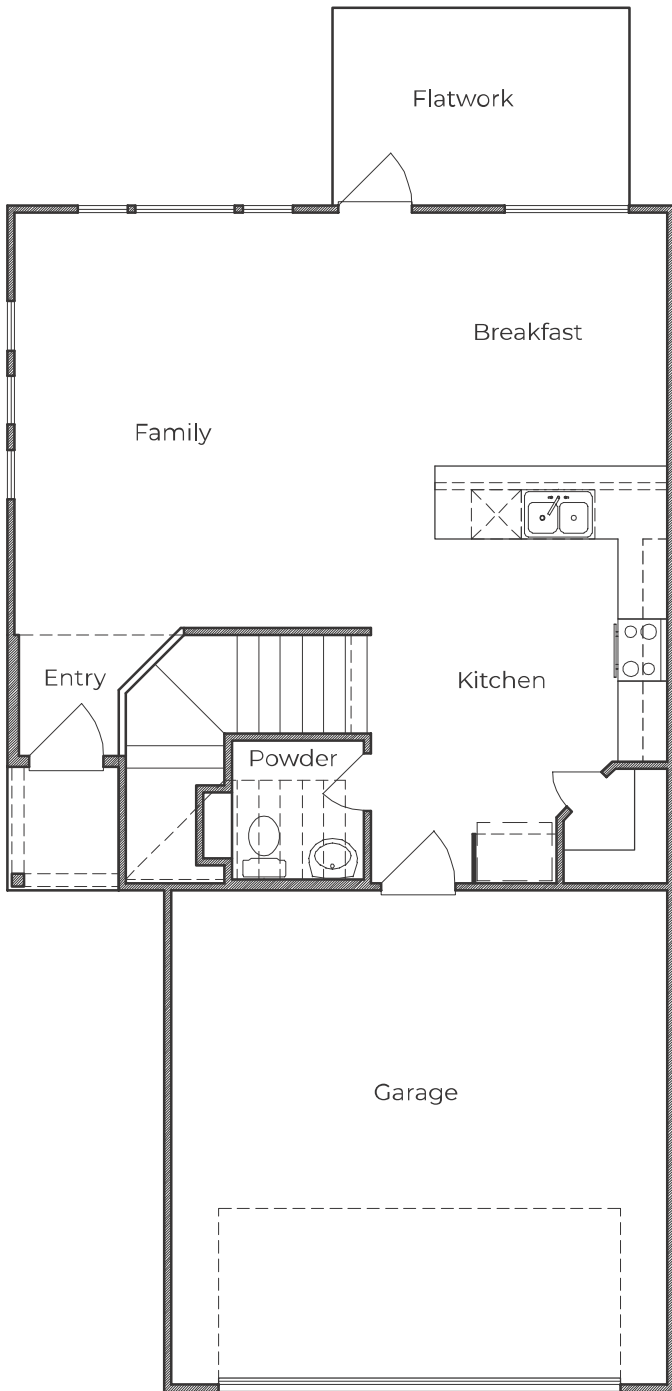

# TRILOGY grove

Plan 1791 • 1,791 square feet

ELEVATION A

ELEVATION B

ELEVATION C

[TEXAS-HOMES.COM](http://TEXAS-HOMES.COM)

Actual room dimensions may vary. See a sales counselor for more information. REV. 07.26.24

# TRILOGY grove

Plan 1791 • 1,791 square feet

FIRST FLOOR

SECOND FLOOR

TEXAS-HOMES.COM

Actual room dimensions may vary. See a sales counselor for more information. REV. 09.18.24

TEXAS HOMES

Texas Built • Texas Owned • Texas Proud

# TRILOGY grove

Plan 1791 • OPTIONS

*36" x 36" Shower  
at Primary Bath*

*Cabinets at Loft*

FIRST FLOOR

SECOND FLOOR

*36" Railing at Stairs*

TEXAS-HOMES.COM