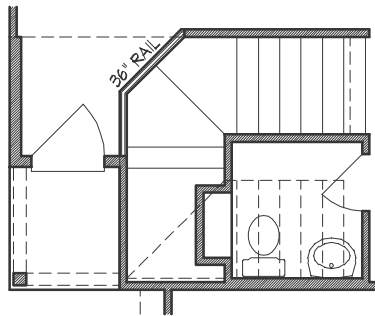

# TRILOGY grove

Plan 1791 • 1,791 square feet

FIRST FLOOR

SECOND FLOOR

TEXAS-HOMES.COM

Actual room dimensions may vary. See a sales counselor for more information. REV. 09.18.24

TEXAS HOMES

Texas Built • Texas Owned • Texas Proud

# TRILOGY grove

Plan 1791 • OPTIONS

*36" x 36" Shower  
at Primary Bath*

*Cabinets at Loft*

FIRST FLOOR

SECOND FLOOR

*36" Railing at Stairs*

TEXAS-HOMES.COM