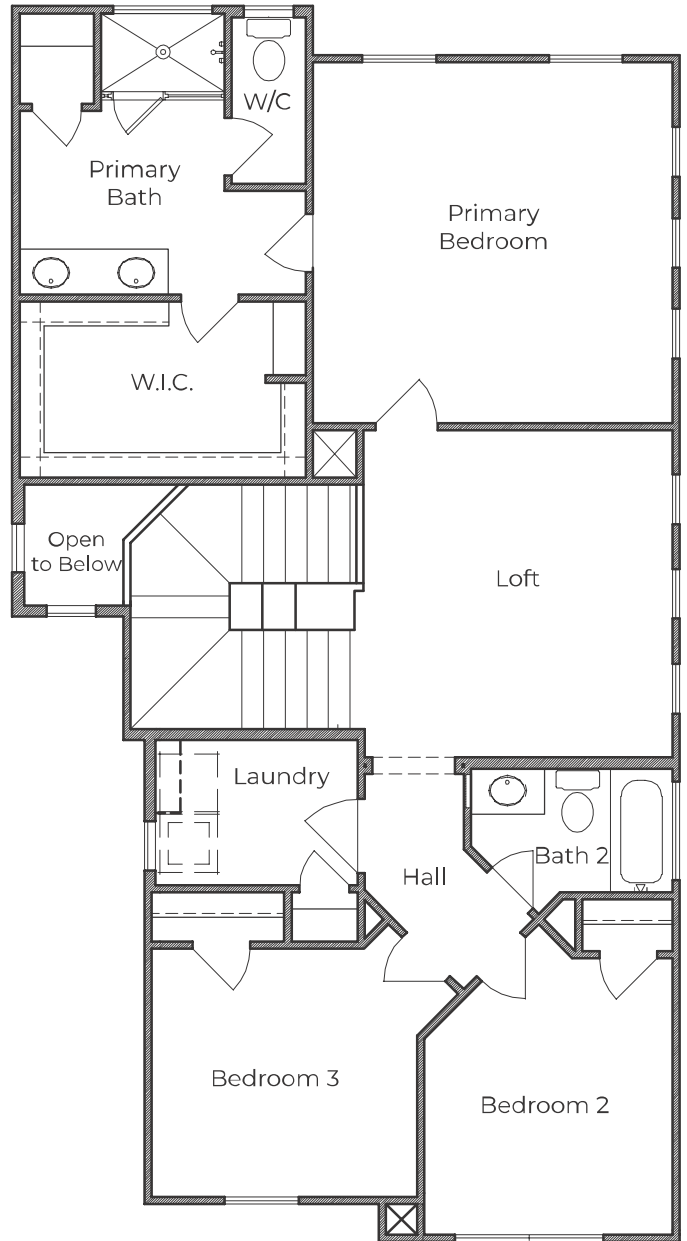

# TRILOGY grove

Plan 1791 • 1,791 square feet

ELEVATION A

ELEVATION B

ELEVATION C

[TEXAS-HOMES.COM](http://TEXAS-HOMES.COM)

Actual room dimensions may vary. See a sales counselor for more information. REV. 07.26.24

# TRILOGY grove

Plan 1791 • 1,791 square feet

FIRST FLOOR

SECOND FLOOR

TEXAS-HOMES.COM

Actual room dimensions may vary. See a sales counselor for more information. REV. 09.18.24

TEXAS HOMES

Texas Built • Texas Owned • Texas Proud

# TRILOGY grove

Plan 1791 • OPTIONS

*36" x 36" Shower  
at Primary Bath*

*Cabinets at Loft*

FIRST FLOOR

SECOND FLOOR

*36" Railing at Stairs*

TEXAS-HOMES.COM