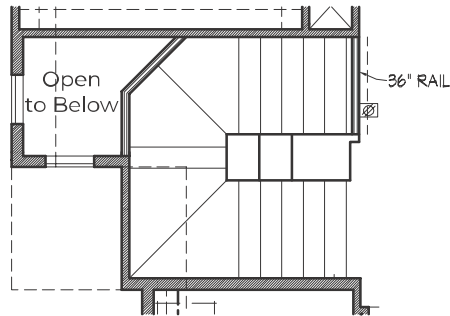

# TRILOGY grove

Plan 1791 • OPTIONS

*36" x 36" Shower  
at Primary Bath*

*Cabinets at Loft*

FIRST FLOOR

SECOND FLOOR

*36" Railing at Stairs*

TEXAS-HOMES.COM