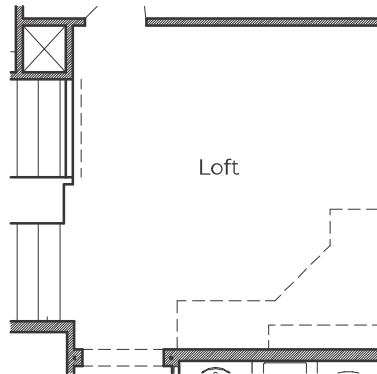

# TRILOGY grove

Plan 1791 • 1,791 square feet

FIRST FLOOR

SECOND FLOOR

TEXAS-HOMES.COM

Actual room dimensions may vary. See a sales counselor for more information. REV. 09.18.24

TEXAS HOMES

Texas Built • Texas Owned • Texas Proud

# TRILOGY grove

Plan 1791 • OPTIONS

*36" x 36" Shower  
at Primary Bath*

*Cabinets at Loft*

FIRST FLOOR

SECOND FLOOR

*36" Railing at Stairs*

TEXAS-HOMES.COM