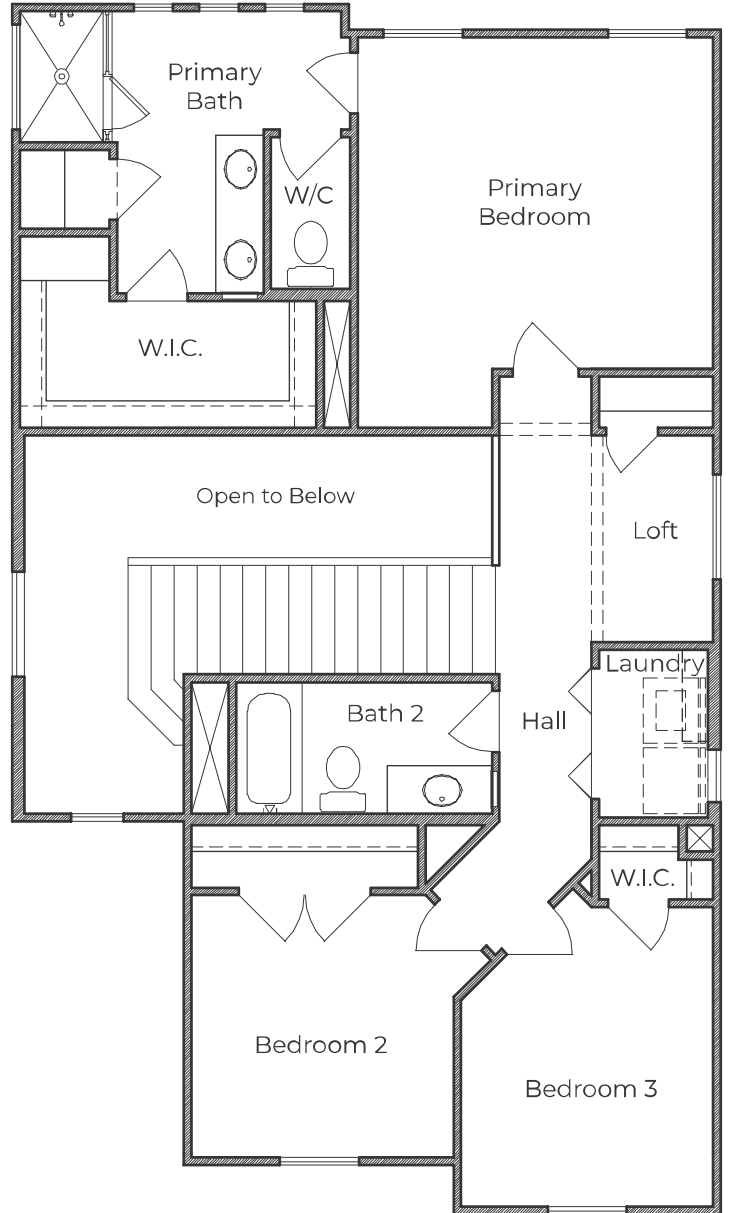

# TRILOGY grove

Plan 1592 • 1,592 square feet

ELEVATION A

ELEVATION B

ELEVATION C

[TEXAS-HOMES.COM](http://TEXAS-HOMES.COM)

Actual room dimensions may vary. See a sales counselor for more information. REV. 07.26.24

# TRILOGY grove

Plan 1592 • 1,592 square feet

FIRST FLOOR

SECOND FLOOR

TEXAS-HOMES.COM

Actual room dimensions may vary. See a sales counselor for more information. REV. 09.18.24

TEXAS HOMES

Texas Built • Texas Owned • Texas Proud