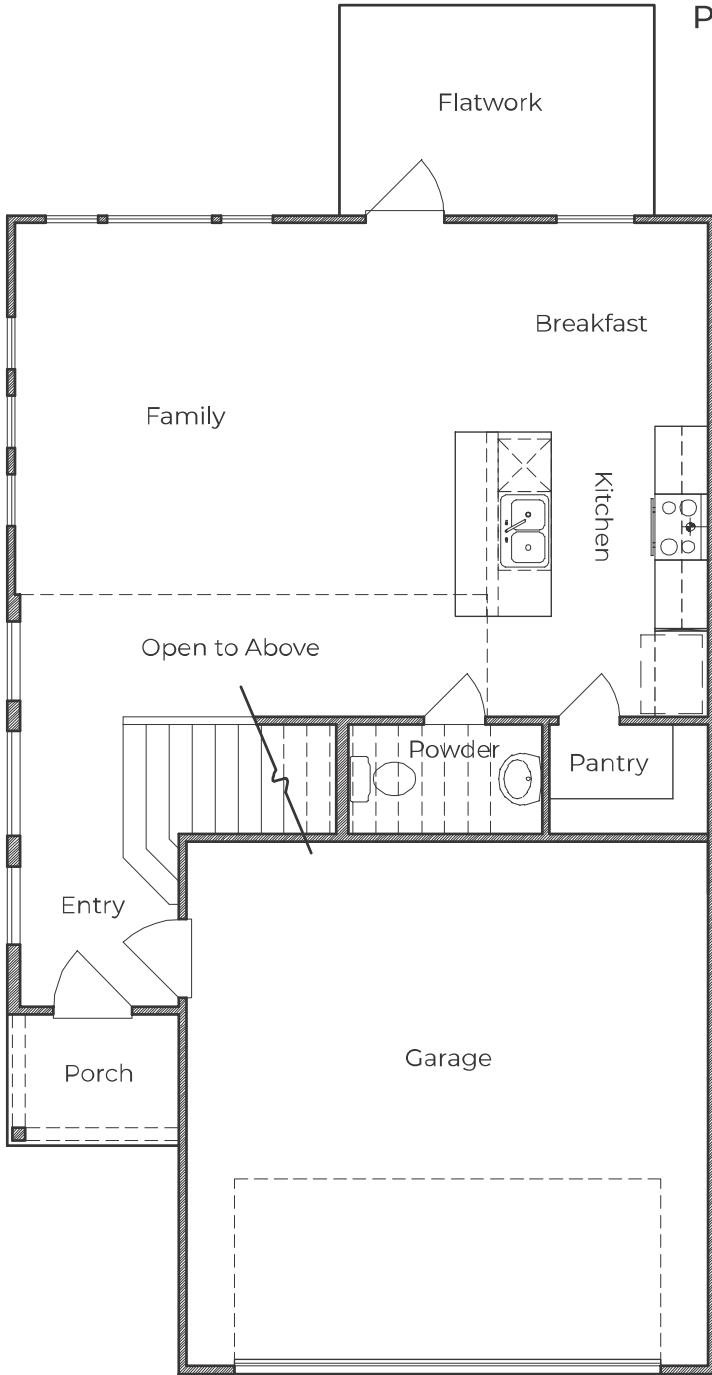

# TRILOGY grove

Plan 1592 • 1,592 square feet

ELEVATION A

ELEVATION B

ELEVATION C

[TEXAS-HOMES.COM](http://TEXAS-HOMES.COM)

Actual room dimensions may vary. See a sales counselor for more information. REV. 07.26.24

# TRILOGY grove

Plan 1592 • 1,592 square feet

FIRST FLOOR

SECOND FLOOR

TEXAS-HOMES.COM

Actual room dimensions may vary. See a sales counselor for more information. REV. 09.18.24

TEXAS HOMES

Texas Built • Texas Owned • Texas Proud