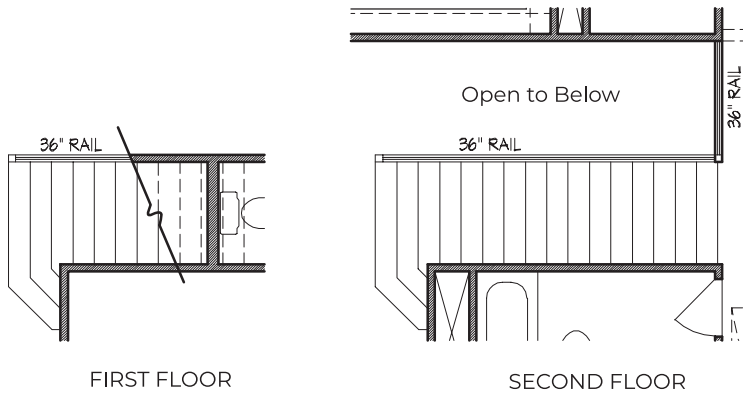

TRILOGY grove

Plan 1592 • OPTIONS

36" Railing at Stairs

TEXAS-HOMES.COM

Actual room dimensions may vary. See a sales counselor for more information. REV. 06.10.24

TEXAS HOMES

Texas Built • Texas Owned • Texas Proud