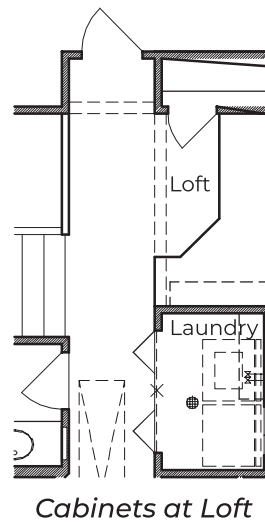

TRILOGY grove

Plan 1592 • 1,592 square feet

ELEVATION A

ELEVATION B

ELEVATION C

TEXAS-HOMES.COM

Actual room dimensions may vary. See a sales counselor for more information. REV. 07.26.24

TEXAS HOMES

Texas Built • Texas Owned • Texas Proud

TRILOGY grove

Plan 1592 • 1,592 square feet

FIRST FLOOR

SECOND FLOOR

TEXAS-HOMES.COM

Actual room dimensions may vary. See a sales counselor for more information. REV. 06.10.24

TEXAS HOMES

Texas Built • Texas Owned • Texas Proud

TRILOGY grove

Plan 1592 • OPTIONS

36" Railing at Stairs

TEXAS-HOMES.COM

Actual room dimensions may vary. See a sales counselor for more information. REV. 06.10.24