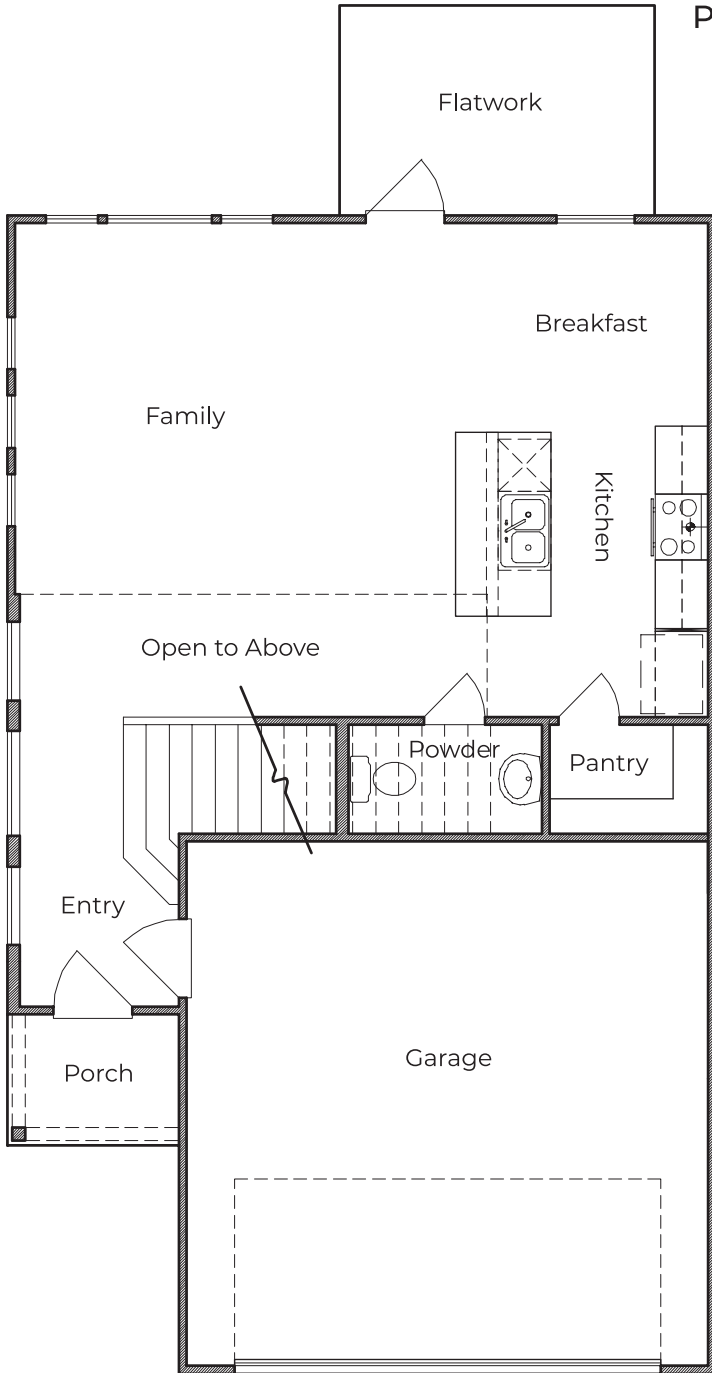

TRILOGY grove

Plan 1592 • 1,592 square feet

ELEVATION A

ELEVATION B

ELEVATION C

TEXAS-HOMES.COM

Actual room dimensions may vary. See a sales counselor for more information. REV. 07.26.24

TEXAS HOMES

Texas Built • Texas Owned • Texas Proud

TRILOGY grove

Plan 1592 • 1,592 square feet

FIRST FLOOR

SECOND FLOOR

TEXAS-HOMES.COM

Actual room dimensions may vary. See a sales counselor for more information. REV. 06.10.24

TEXAS HOMES

Texas Built • Texas Owned • Texas Proud

TRILOGY grove

Plan 1592 • OPTIONS

36" Railing at Stairs

TEXAS-HOMES.COM

Actual room dimensions may vary. See a sales counselor for more information. REV. 06.10.24