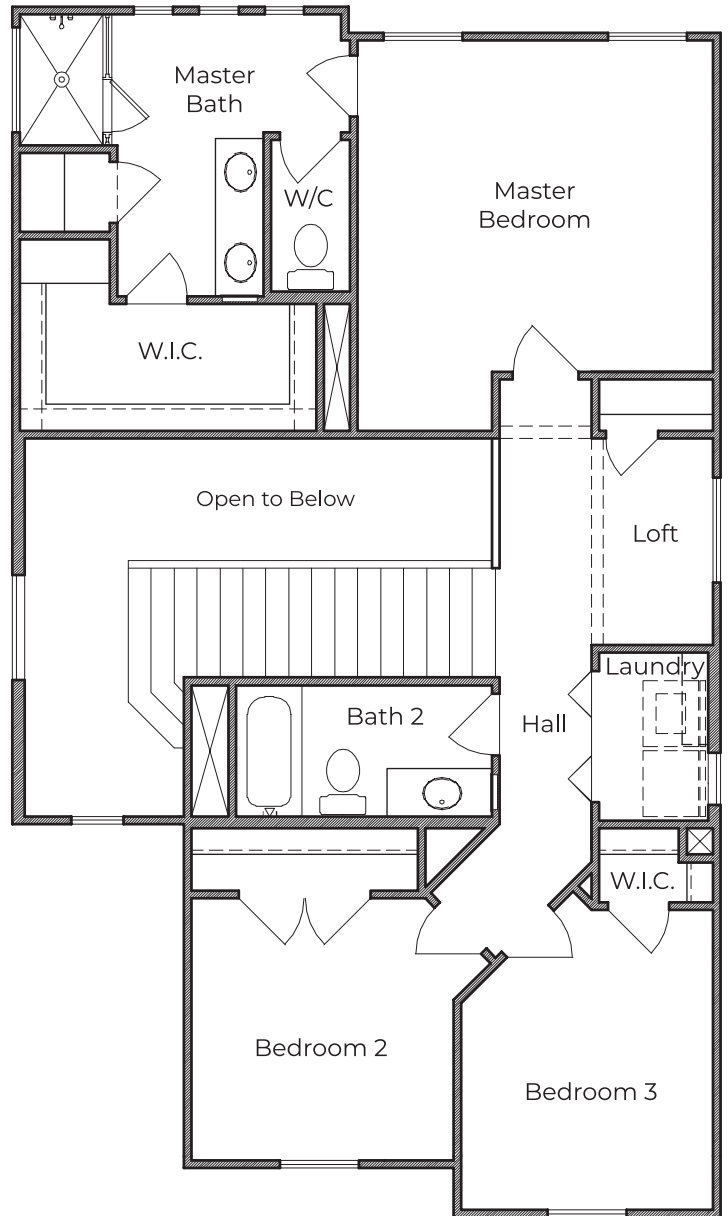

TRILOGY grove

Plan 1592 • 1,592 square feet

ELEVATION A

ELEVATION B

ELEVATION C

TEXAS-HOMES.COM

Actual room dimensions may vary. See a sales counselor for more information. REV. 07.26.24

TEXAS HOMES

Texas Built • Texas Owned • Texas Proud

TRILOGY grove

Plan 1592 • 1,592 square feet

FIRST FLOOR

SECOND FLOOR

TEXAS-HOMES.COM

Actual room dimensions may vary. See a sales counselor for more information. REV. 06.10.24

TEXAS HOMES

Texas Built • Texas Owned • Texas Proud

TRILOGY grove

Plan 1592 • OPTIONS

36" Railing at Stairs

TEXAS-HOMES.COM

Actual room dimensions may vary. See a sales counselor for more information. REV. 06.10.24