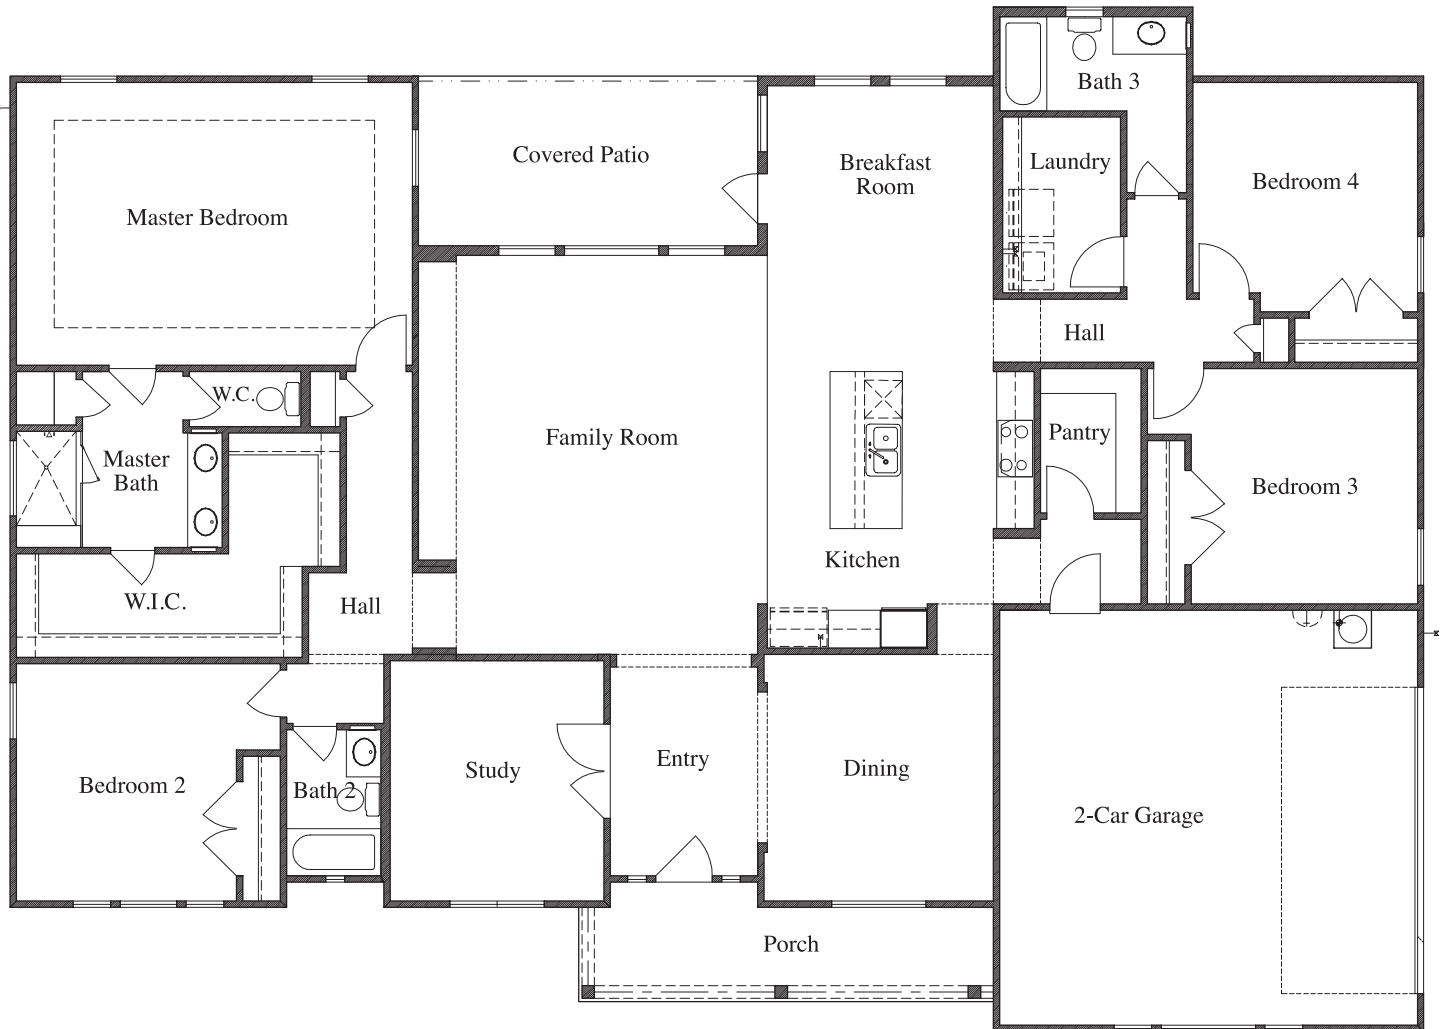

PRADERA RIDGE

Plan 2810 • 2,810 square feet

ELEVATION A

ELEVATION B

ELEVATION C

ELEVATION D

TEXAS-HOMES.COM

*These are artist renderings and actual elevation detailing are subject to change.
Refer to Sales Counselor and review actual blueprint. Rev. 02.24.23*

TEXAS HOMES

Texas Built • Texas Owned • Texas Proud

PRADERA RIDGE

Plan 2810 • 2,810 square feet

TEXAS-HOMES.COM

Actual room dimensions may vary. See a sales counselor for more information. Rev. 02.24.23

TEXAS HOMES