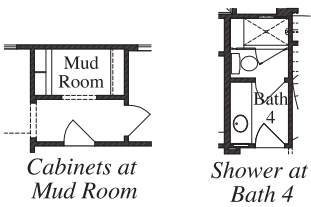

Plan 4408 Options

TEXAS-HOMES.COM

Actual room dimensions may vary. See a sales counselor for more information. Rev. 06/0923

TEXAS HOMES

Texas Built • Texas Owned • Texas Proud