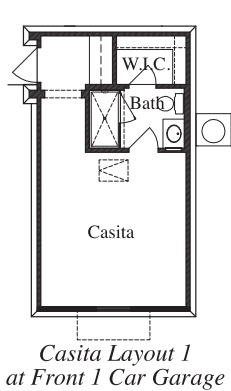

BUILD ON YOUR LOT

Plan 4408 • 4,408 square feet

ELEVATION A

ELEVATION B

ELEVATION C

TEXAS-HOMES.COM

*These are artist renderings and actual elevation detailing are subject to change.
Refer to Sales Counselor and review actual blueprint. Rev. 06/0923*

TEXAS HOMES

Texas Built • Texas Owned • Texas Proud

TH
BUILD ON YOUR LOT

Plan 4408 • 4,408 square feet

ELEVATION D

ELEVATION E

TEXAS-HOMES.COM

*These are artist renderings and actual elevation detailing are subject to change.
Refer to Sales Counselor and review actual blueprint. Rev. 06/0923*

TEXAS HOMES

Texas Built • Texas Owned • Texas Proud

Plan 4408 Options

TEXAS-HOMES.COM

Actual room dimensions may vary. See a sales counselor for more information. Rev. 06/0923

TEXAS HOMES

Texas Built • Texas Owned • Texas Proud

BUILD ON YOUR LOT

Plan 4408 • 4,408 square feet