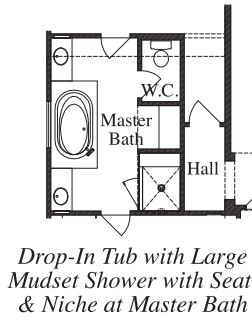

Plan 4408 Options

TEXAS-HOMES.COM

Actual room dimensions may vary. See a sales counselor for more information. Rev. 06/0923

TEXAS HOMES

Texas Built • Texas Owned • Texas Proud