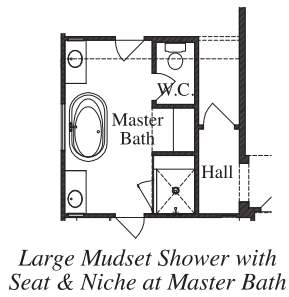

Plan 4408 Options

TEXAS-HOMES.COM

Actual room dimensions may vary. See a sales counselor for more information. Rev. 06/0923

TEXAS HOMES

Texas Built • Texas Owned • Texas Proud