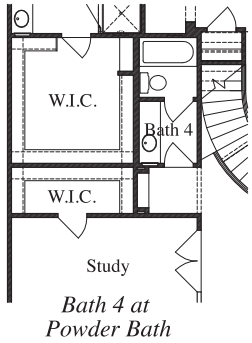

BUILD ON YOUR LOT

Plan 4408 • 4,408 square feet

ELEVATION A

ELEVATION B

ELEVATION C

TEXAS-HOMES.COM

*These are artist renderings and actual elevation detailing are subject to change.
Refer to Sales Counselor and review actual blueprint. Rev. 06/0923*

TEXAS HOMES

Texas Built • Texas Owned • Texas Proud

TH
BUILD ON YOUR LOT

Plan 4408 • 4,408 square feet

ELEVATION D

ELEVATION E

TEXAS-HOMES.COM

*These are artist renderings and actual elevation detailing are subject to change.
Refer to Sales Counselor and review actual blueprint. Rev. 06/0923*

TEXAS HOMES

Texas Built • Texas Owned • Texas Proud

Plan 4408 Options

TEXAS-HOMES.COM

Actual room dimensions may vary. See a sales counselor for more information. Rev. 06/0923

TEXAS HOMES

Texas Built • Texas Owned • Texas Proud

BUILD ON YOUR LOT

Plan 4408 • 4,408 square feet