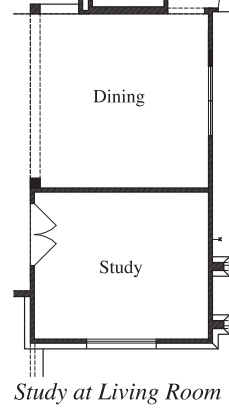

BUILD ON YOUR LOT

Plan 4408 • 4,408 square feet

ELEVATION A

ELEVATION B

ELEVATION C

TEXAS-HOMES.COM

*These are artist renderings and actual elevation detailing are subject to change.
Refer to Sales Counselor and review actual blueprint. Rev. 06/0923*

TEXAS HOMES

Texas Built • Texas Owned • Texas Proud

TH
BUILD ON YOUR LOT

Plan 4408 • 4,408 square feet

ELEVATION D

ELEVATION E

TEXAS-HOMES.COM

*These are artist renderings and actual elevation detailing are subject to change.
Refer to Sales Counselor and review actual blueprint. Rev. 06/0923*

TEXAS HOMES

Texas Built • Texas Owned • Texas Proud

Plan 4408 Options

TEXAS-HOMES.COM

Actual room dimensions may vary. See a sales counselor for more information. Rev. 06/0923

TEXAS HOMES

Texas Built • Texas Owned • Texas Proud

BUILD ON YOUR LOT

Plan 4408 • 4,408 square feet