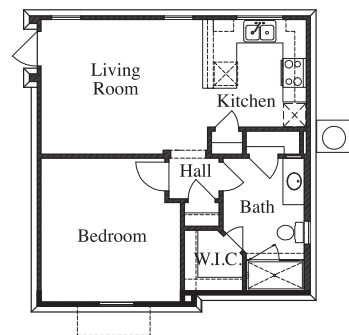

BUILD ON YOUR LOT

Plan 4408 • 4,408 square feet

ELEVATION A

ELEVATION B

ELEVATION C

TEXAS-HOMES.COM

*These are artist renderings and actual elevation detailing are subject to change.
Refer to Sales Counselor and review actual blueprint. Rev. 06/0923*

TEXAS HOMES

Texas Built • Texas Owned • Texas Proud

TH
BUILD ON YOUR LOT

Plan 4408 • 4,408 square feet

ELEVATION D

ELEVATION E

TEXAS-HOMES.COM

*These are artist renderings and actual elevation detailing are subject to change.
Refer to Sales Counselor and review actual blueprint. Rev. 06/0923*

TEXAS HOMES

Texas Built • Texas Owned • Texas Proud

Plan 4408 Options

TEXAS-HOMES.COM

Actual room dimensions may vary. See a sales counselor for more information. Rev. 06/0923

TEXAS HOMES

Texas Built • Texas Owned • Texas Proud

BUILD ON YOUR LOT

Plan 4408 • 4,408 square feet