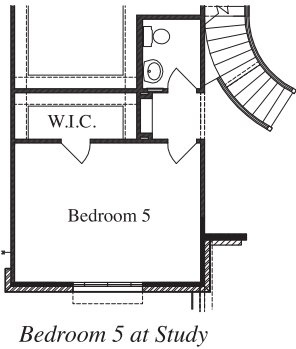

BUILD ON YOUR LOT

Plan 4408 • 4,408 square feet

ELEVATION A

ELEVATION B

ELEVATION C

TEXAS-HOMES.COM

*These are artist renderings and actual elevation detailing are subject to change.
Refer to Sales Counselor and review actual blueprint. Rev. 06/0923*

TEXAS HOMES

Texas Built • Texas Owned • Texas Proud

TH
BUILD ON YOUR LOT

Plan 4408 • 4,408 square feet

ELEVATION D

ELEVATION E

TEXAS-HOMES.COM

*These are artist renderings and actual elevation detailing are subject to change.
Refer to Sales Counselor and review actual blueprint. Rev. 06/0923*

TEXAS HOMES

Texas Built • Texas Owned • Texas Proud

Plan 4408 Options

TEXAS-HOMES.COM

Actual room dimensions may vary. See a sales counselor for more information. Rev. 06/0923

TEXAS HOMES

Texas Built • Texas Owned • Texas Proud

BUILD ON YOUR LOT

Plan 4408 • 4,408 square feet