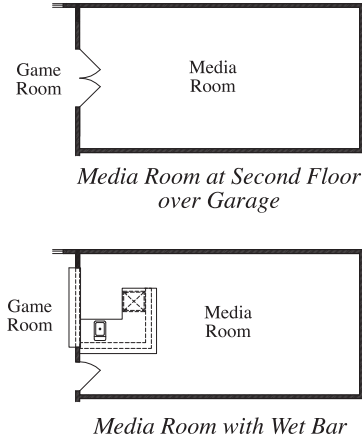

Plan 4408 Options

TEXAS-HOMES.COM

Actual room dimensions may vary. See a sales counselor for more information. Rev. 06/0923

TEXAS HOMES

Texas Built • Texas Owned • Texas Proud