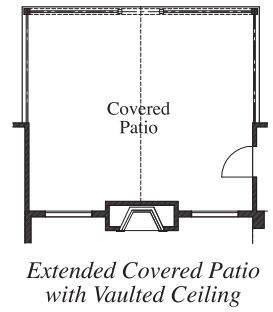

Plan 4408 Options

TEXAS-HOMES.COM

Actual room dimensions may vary. See a sales counselor for more information. Rev. 06/0923

TEXAS HOMES

Texas Built • Texas Owned • Texas Proud