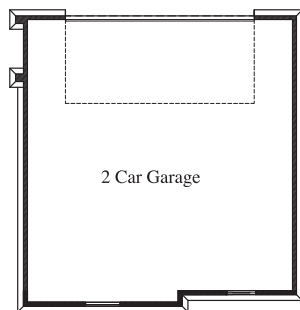

Plan 4408 Options

TEXAS-HOMES.COM

Actual room dimensions may vary. See a sales counselor for more information. Rev. 06/0923

TEXAS HOMES

Texas Built • Texas Owned • Texas Proud