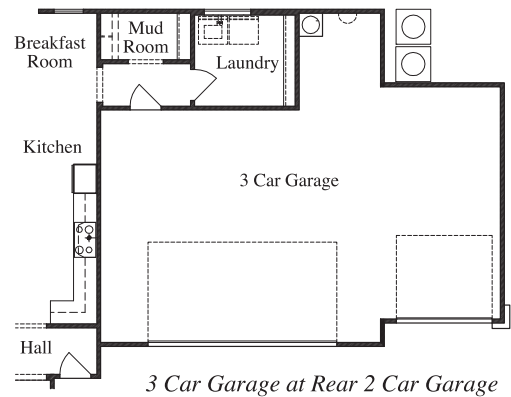

Plan 4408 Options

TEXAS-HOMES.COM

Actual room dimensions may vary. See a sales counselor for more information. Rev. 06/0923

TEXAS HOMES

Texas Built • Texas Owned • Texas Proud