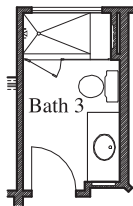

TEXAS HOMES

Texas Built • Texas Owned • Texas Proud

BUILD ON YOUR LOT

Plan 2674 • 2,674 square feet

ELEVATION D

ELEVATION E

TEXAS-HOMES.COM

*These are artist renderings and actual elevation detailing are subject to change.
Refer to Sales Counselor and review actual blueprint. Rev. 06/09/23*

TEXAS HOMES

Texas Built • Texas Owned • Texas Proud

BUILD ON YOUR LOT

Plan 2674 • 2,674 square feet

BUILD ON YOUR LOT

Plan 2674 • Options

Mudroom Cabinet

Door at Master Bedroom

Cabinets at Laundry

Double Doors at Front Porch

*Study at Dining
Optional Cabinets at Study*

Door at Bath 3

Mudset Shower with Seat & Niche at Bath 2

Mudset Shower with Seat & Niche at Bath 3

Powder Bath at Storage

Double Garage Door at Garage

Drop-In Tub with Large Mudset Shower with Seat & Niche at Master Bath

Large Mudset Shower with Seat & Niche at Master Bath