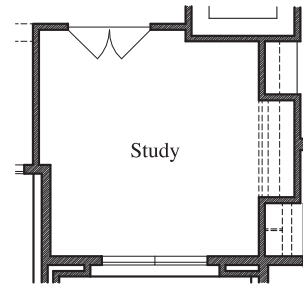

BUILD ON YOUR LOT

Plan 2674 • 2,674 square feet

ELEVATION A

ELEVATION B

ELEVATION C

TEXAS-HOMES.COM

*These are artist renderings and actual elevation detailing are subject to change.
Refer to Sales Counselor and review actual blueprint. Rev. 06/09/23*

TEXAS HOMES

Texas Built • Texas Owned • Texas Proud

BUILD ON YOUR LOT

Plan 2674 • 2,674 square feet

ELEVATION D

ELEVATION E

TEXAS-HOMES.COM

*These are artist renderings and actual elevation detailing are subject to change.
Refer to Sales Counselor and review actual blueprint. Rev. 06/09/23*

TEXAS HOMES

Texas Built • Texas Owned • Texas Proud

BUILD ON YOUR LOT

Plan 2674 • 2,674 square feet

BUILD ON YOUR LOT

Plan 2674 • Options

Mudroom Cabinet

Door at Master Bedroom

Cabinets at Laundry

Double Doors at Front Porch

*Study at Dining
Optional Cabinets at Study*

Door at Bath 3

Mudset Shower with Seat & Niche at Bath 2

Mudset Shower with Seat & Niche at Bath 3

Powder Bath at Storage