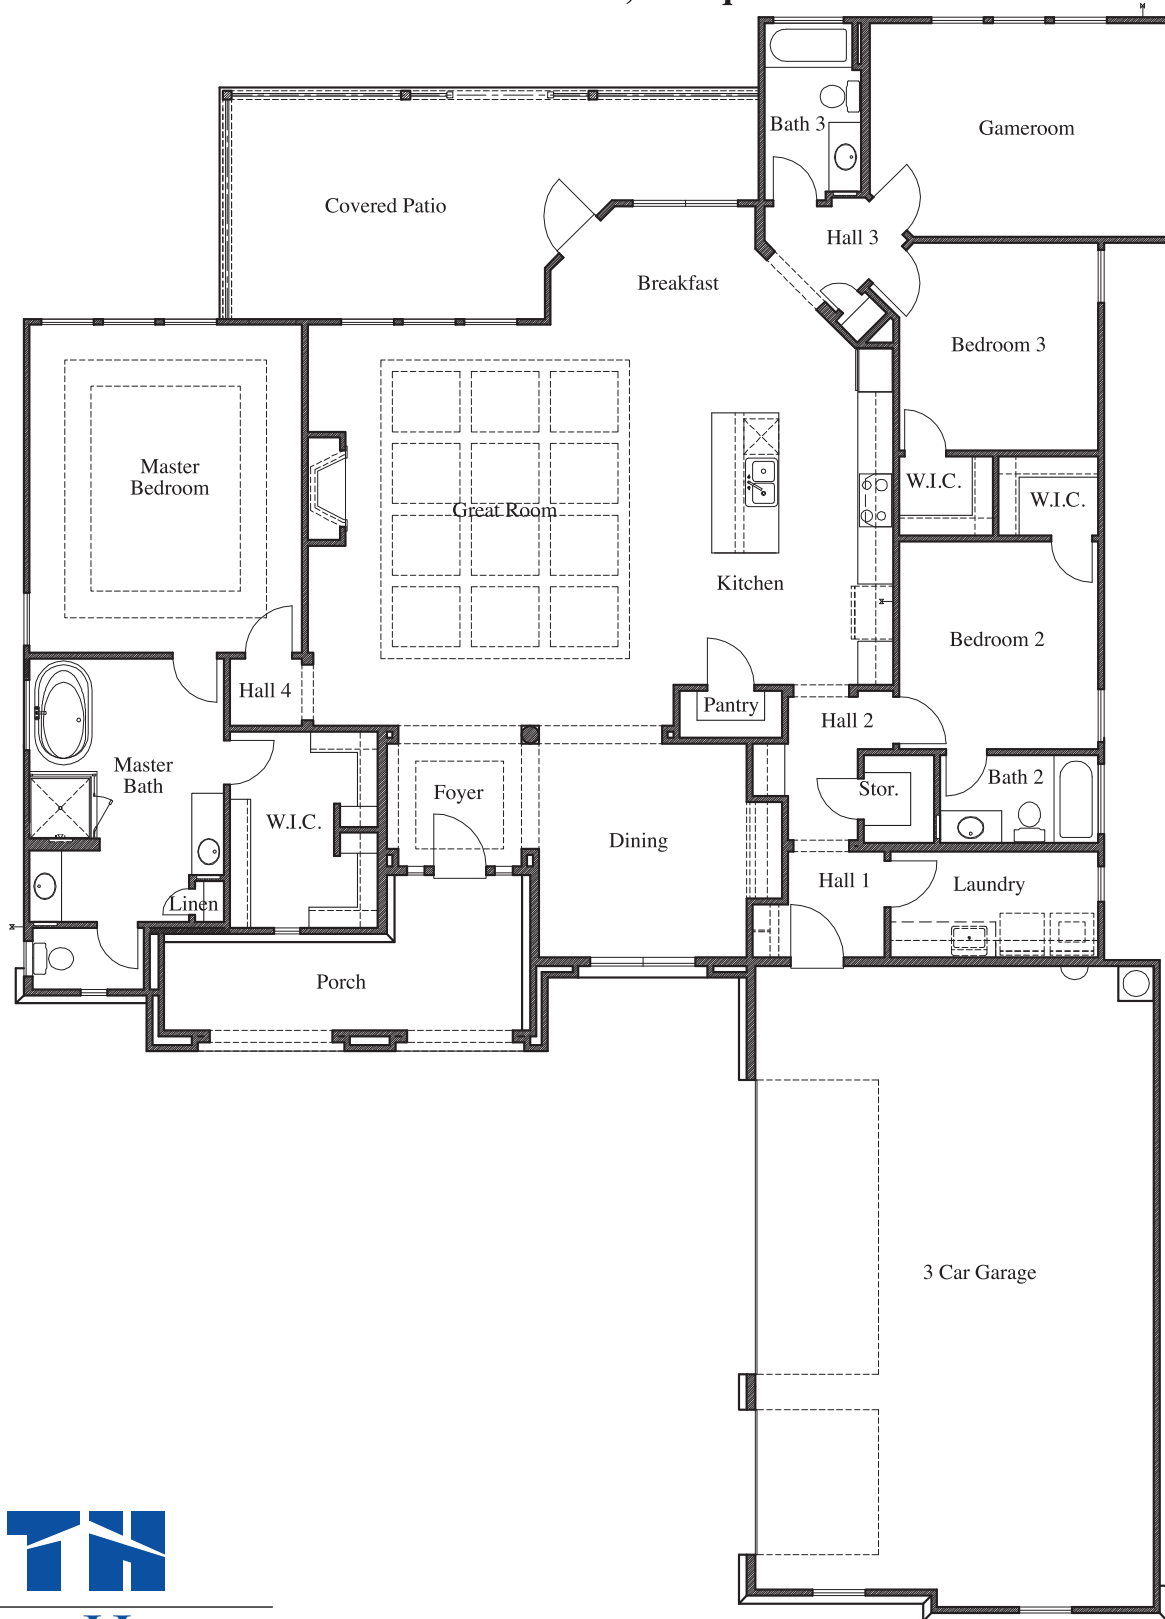

BUILD ON YOUR LOT

Plan 2674 • 2,674 square feet

ELEVATION A

ELEVATION B

ELEVATION C

TEXAS-HOMES.COM

*These are artist renderings and actual elevation detailing are subject to change.
Refer to Sales Counselor and review actual blueprint. Rev. 06/09/23*

TEXAS HOMES

Texas Built • Texas Owned • Texas Proud

BUILD ON YOUR LOT

Plan 2674 • 2,674 square feet

ELEVATION D

ELEVATION E

TEXAS-HOMES.COM

*These are artist renderings and actual elevation detailing are subject to change.
Refer to Sales Counselor and review actual blueprint. Rev. 06/09/23*

TEXAS HOMES

Texas Built • Texas Owned • Texas Proud

BUILD ON YOUR LOT

Plan 2674 • 2,674 square feet

BUILD ON YOUR LOT

Plan 2674 • Options

Mudroom Cabinet

Door at Master Bedroom

Cabinets at Laundry

Double Doors at Front Porch

*Study at Dining
Optional Cabinets at Study*

Door at Bath 3

Mudset Shower with Seat & Niche at Bath 2

Mudset Shower with Seat & Niche at Bath 3

Powder Bath at Storage