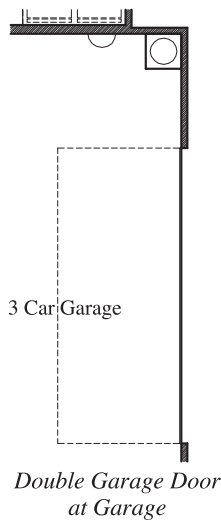

BUILD ON YOUR LOT

Plan 2674 • 2,674 square feet

ELEVATION A

ELEVATION B

ELEVATION C

TEXAS-HOMES.COM

*These are artist renderings and actual elevation detailing are subject to change.
Refer to Sales Counselor and review actual blueprint. Rev. 06/09/23*

TEXAS HOMES

Texas Built • Texas Owned • Texas Proud

BUILD ON YOUR LOT

Plan 2674 • 2,674 square feet

BUILD ON YOUR LOT

Plan 2674 • Options

Mudroom Cabinet

Door at Master Bedroom

Cabinets at Laundry

Double Doors at Front Porch

*Study at Dining
Optional Cabinets at Study*

Door at Bath 3

Mudset Shower with Seat & Niche at Bath 2

Mudset Shower with Seat & Niche at Bath 3

Powder Bath at Storage

Double Garage Door at Garage

Drop-In Tub with Large Mudset Shower with Seat & Niche at Master Bath

Large Mudset Shower with Seat & Niche at Master Bath