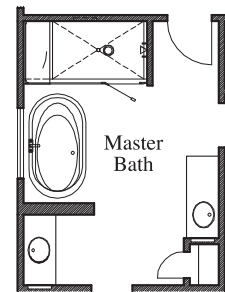

TEXAS HOMES

Texas Built • Texas Owned • Texas Proud

BUILD ON YOUR LOT

Plan 2674 • 2,674 square feet

BUILD ON YOUR LOT

Plan 2674 • Options

Mudroom Cabinet

Door at Master Bedroom

Cabinets at Laundry

Double Doors at Front Porch

*Study at Dining
Optional Cabinets at Study*

Door at Bath 3

Mudset Shower with Seat & Niche at Bath 2

Mudset Shower with Seat & Niche at Bath 3

Powder Bath at Storage

Double Garage Door at Garage

Drop-In Tub with Large Mudset Shower with Seat & Niche at Master Bath

Large Mudset Shower with Seat & Niche at Master Bath