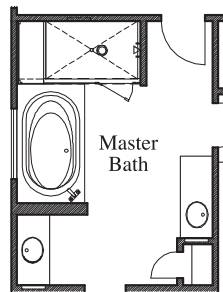

TEXAS HOMES

Texas Built • Texas Owned • Texas Proud

BUILD ON YOUR LOT

Plan 2674 • 2,674 square feet

BUILD ON YOUR LOT

Plan 2674 • Options

Mudroom Cabinet

Door at Master Bedroom

Cabinets at Laundry

Double Doors at Front Porch

*Study at Dining
Optional Cabinets at Study*

Door at Bath 3

Mudset Shower with Seat & Niche at Bath 2

Mudset Shower with Seat & Niche at Bath 3

Powder Bath at Storage

Double Garage Door at Garage

Drop-In Tub with Large Mudset Shower with Seat & Niche at Master Bath

Large Mudset Shower with Seat & Niche at Master Bath