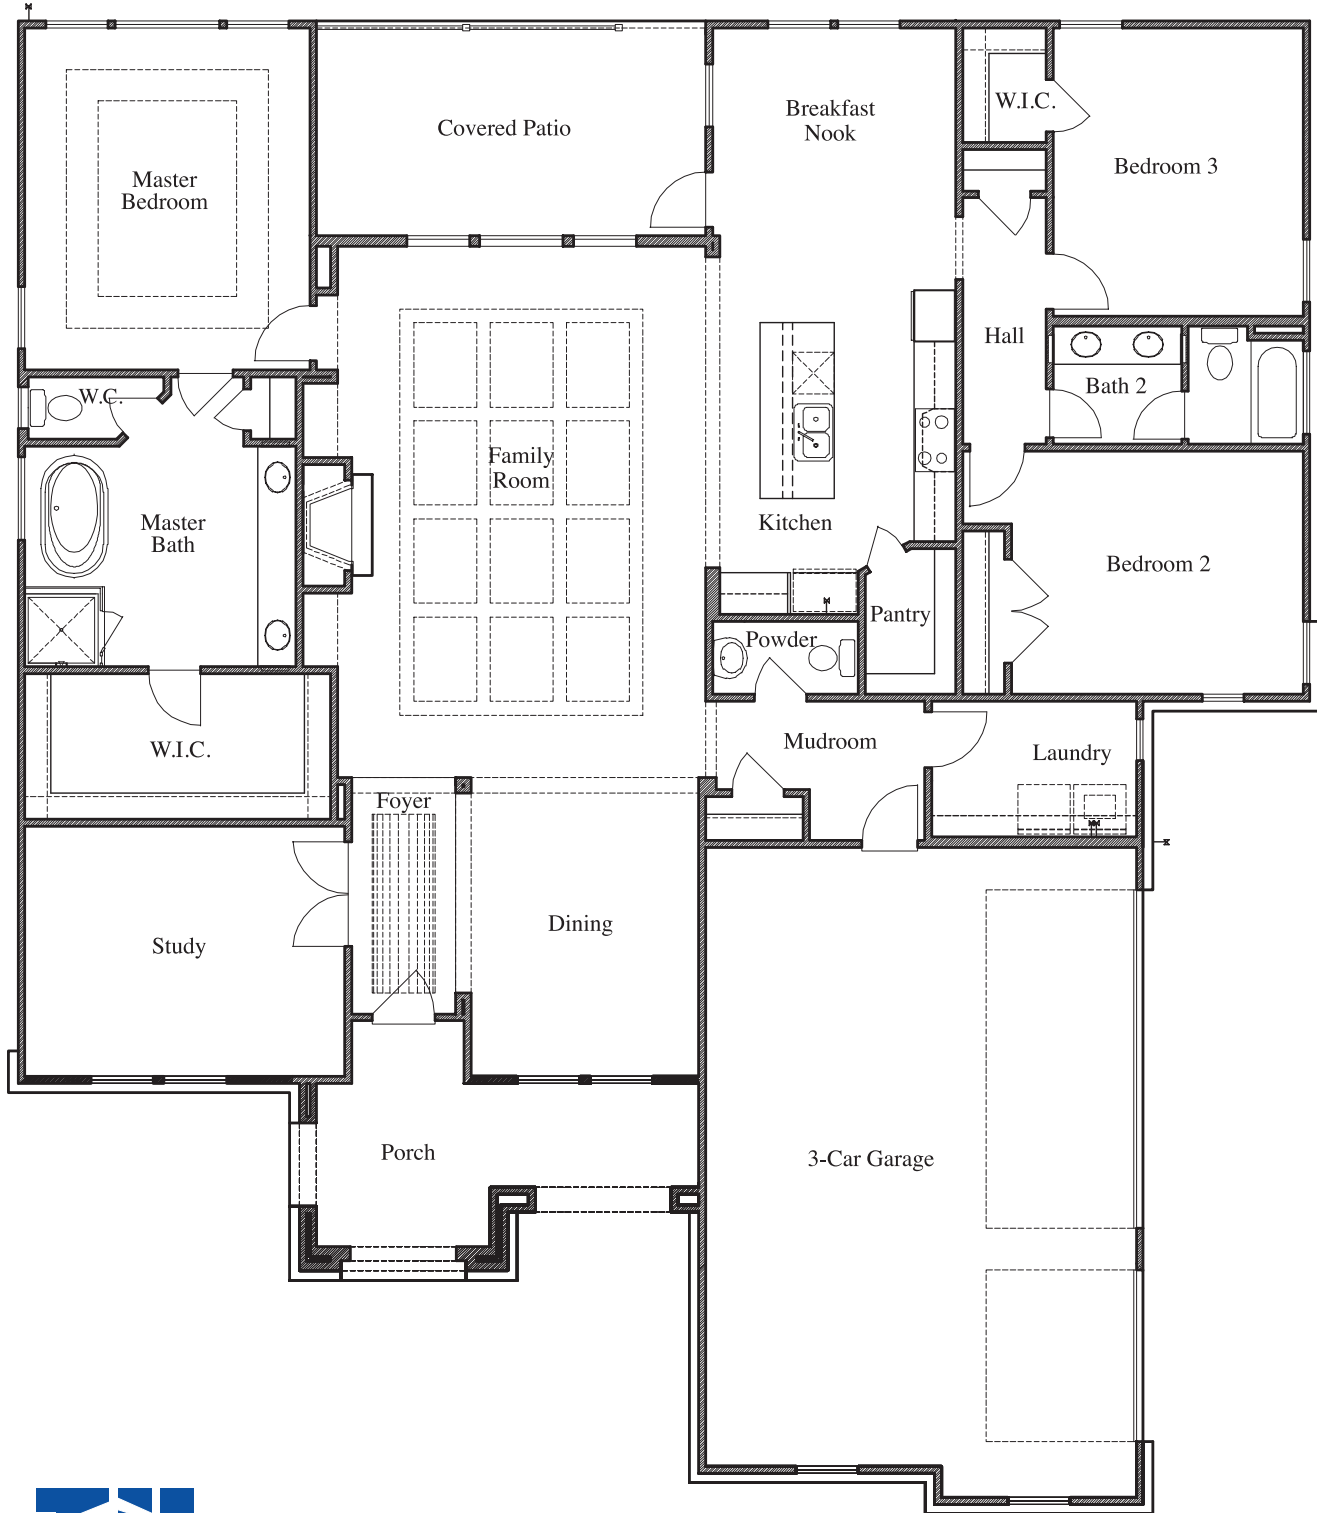

  
**BUILD ON YOUR LOT**

**Plan 2568 • 2,568 square feet**

**ELEVATION A**

**ELEVATION B**

**ELEVATION C**

**TEXAS-HOMES.COM**

*These are artist renderings and actual elevation detailing are subject to change.  
Refer to Sales Counselor and review actual blueprint. Rev. 06/09/23*

# BUILD ON YOUR LOT

Plan 2568 • 2,568 square feet

TEXAS HOMES

Texas Built • Texas Owned • Texas Proud

TEXAS-HOMES.COM

Actual room dimensions may vary. See a sales counselor for more information. Rev. 06/09/23

**Plan 2568 • Options**

*Large Mudset Shower  
at Master Bath*

*Mudset Shower with  
Seat & Niche at Bath 2*

*Bedroom 4 at Study*