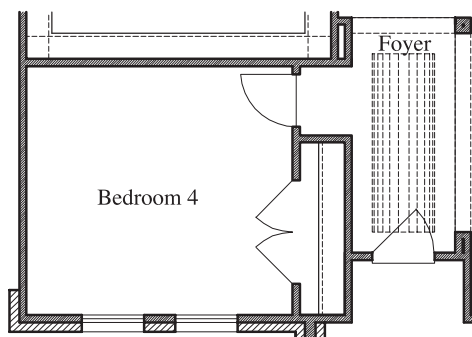

# BUILD ON YOUR LOT

Plan 2568 • 2,568 square feet

TEXAS HOMES

Texas Built • Texas Owned • Texas Proud

TEXAS-HOMES.COM

Actual room dimensions may vary. See a sales counselor for more information. Rev. 06/09/23

**Plan 2568 • Options**

*Large Mudset Shower  
at Master Bath*

*Mudset Shower with  
Seat & Niche at Bath 2*

*Bedroom 4 at Study*