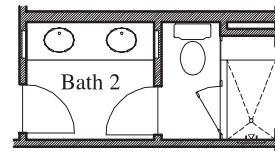

# BUILD ON YOUR LOT

Plan 2568 • 2,568 square feet

TEXAS HOMES

Texas Built • Texas Owned • Texas Proud

TEXAS-HOMES.COM

Actual room dimensions may vary. See a sales counselor for more information. Rev. 06/09/23

**Plan 2568 • Options**

*Large Mudset Shower  
at Master Bath*

*Mudset Shower with  
Seat & Niche at Bath 2*

*Bedroom 4 at Study*