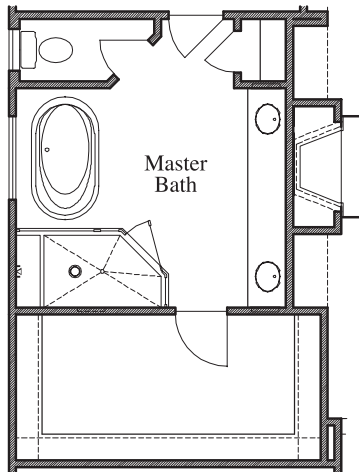

  
**BUILD ON YOUR LOT**

**Plan 2568 • 2,568 square feet**

**ELEVATION A**

**ELEVATION B**

**ELEVATION C**

**TEXAS-HOMES.COM**

*These are artist renderings and actual elevation detailing are subject to change.  
Refer to Sales Counselor and review actual blueprint. Rev. 06/09/23*

# BUILD ON YOUR LOT

Plan 2568 • 2,568 square feet

TEXAS HOMES

Texas Built • Texas Owned • Texas Proud

TEXAS-HOMES.COM

Actual room dimensions may vary. See a sales counselor for more information. Rev. 06/09/23

**Plan 2568 • Options**

*Large Mudset Shower  
at Master Bath*

*Mudset Shower with  
Seat & Niche at Bath 2*

*Bedroom 4 at Study*