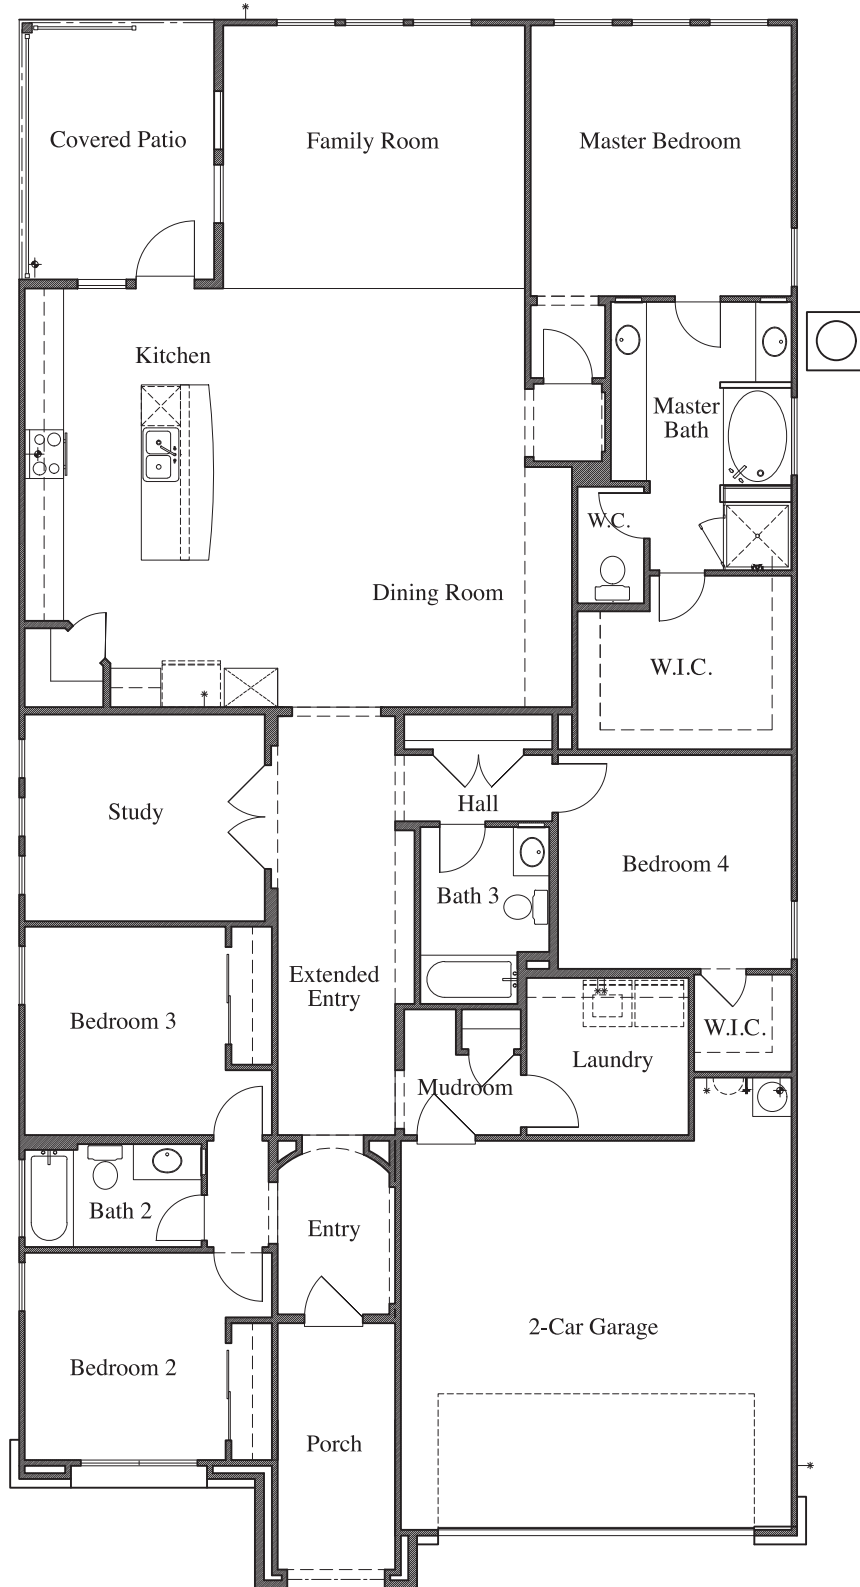

THE
ENCLAVE
AT POTRANCO OAKS

Plan 2435 • 2,435 square feet

ELEVATION A

ELEVATION B

ELEVATION C

TEXAS-HOMES.COM

*These are artist renderings and actual elevation detailing are subject to change.
Refer to Sales Counselor and review actual blueprint. Rev. 09.20.22*

TEXAS HOMES

Texas Built • Texas Owned • Texas Proud

THE ENCLAVE
AT POTRANCO OAKS

Plan 2435 • 2,435 square feet

THE ENCLAVE
AT POTRANCO OAKS

Plan 2435 • Options

Fireplace at Family Room

Coat Storage at Mudroom

48 1/2 x 112" Mudset Shower at Master Bath

42 x 42" Mudset Shower with Drop-In Tub at Master Bath

42 x 42" Mudset Shower with Stand Alone Tub at Master Bath

Shower at Bath 2

Cabinets at Laundry

Sink Cabinet at Laundry

Shower at Bath 3