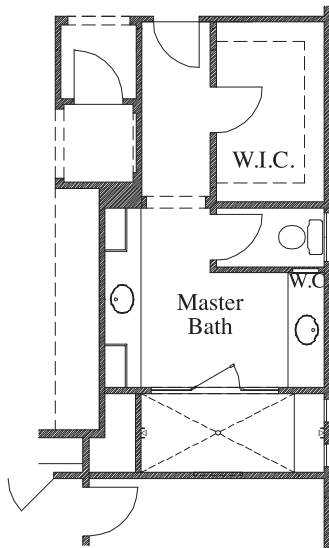

THE
ENCLAVE
AT POTRANCO OAKS

Plan 2435 • 2,435 square feet

ELEVATION A

ELEVATION B

ELEVATION C

TEXAS-HOMES.COM

*These are artist renderings and actual elevation detailing are subject to change.
Refer to Sales Counselor and review actual blueprint. Rev. 09.20.22*

TEXAS HOMES

Texas Built • Texas Owned • Texas Proud

THE ENCLAVE
AT POTRANCO OAKS

Plan 2435 • 2,435 square feet

THE ENCLAVE
AT POTRANCO OAKS

Plan 2435 • Options

Fireplace at Family Room

Coat Storage at Mudroom

48 1/2 x 112" Mudset Shower at Master Bath

42 x 42" Mudset Shower with Drop-In Tub at Master Bath

42 x 42" Mudset Shower with Stand Alone Tub at Master Bath

Shower at Bath 2

Cabinets at Laundry

Sink Cabinet at Laundry