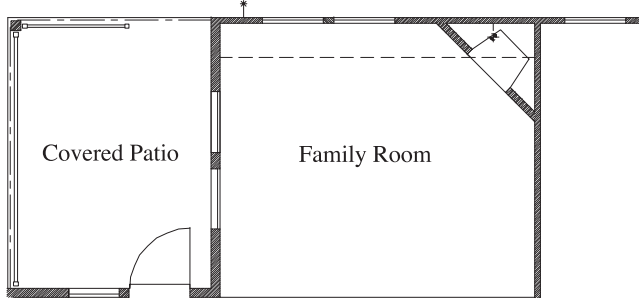

TEXAS HOMES

Texas Built • Texas Owned • Texas Proud

THE ENCLAVE
AT POTRANCO OAKS

Plan 2435 • 2,435 square feet

THE ENCLAVE
AT POTRANCO OAKS

Plan 2435 • Options

Fireplace at Family Room

Coat Storage at Mudroom

48 1/2 x 112" Mudset Shower at Master Bath

42 x 42" Mudset Shower with Drop-In Tub at Master Bath

42 x 42" Mudset Shower with Stand Alone Tub at Master Bath

Shower at Bath 2

Cabinets at Laundry

Sink Cabinet at Laundry