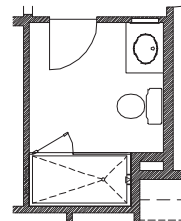

TEXAS HOMES

Texas Built • Texas Owned • Texas Proud

THE ENCLAVE
AT POTRANCO OAKS

Plan 2435 • 2,435 square feet

THE ENCLAVE
AT POTRANCO OAKS

Plan 2435 • Options

Fireplace at Family Room

Coat Storage at Mudroom

48 1/2 x 112" Mudset Shower at Master Bath

42 x 42" Mudset Shower with Drop-In Tub at Master Bath

42 x 42" Mudset Shower with Stand Alone Tub at Master Bath

Shower at Bath 2

Cabinets at Laundry

Sink Cabinet at Laundry