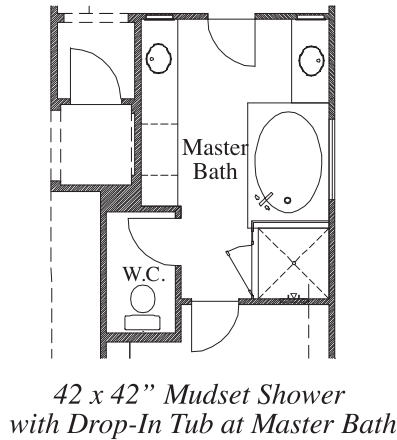

THE
ENCLAVE
AT POTRANCO OAKS

Plan 2435 • 2,435 square feet

ELEVATION A

ELEVATION B

ELEVATION C

TEXAS-HOMES.COM

*These are artist renderings and actual elevation detailing are subject to change.
Refer to Sales Counselor and review actual blueprint. Rev. 09.20.22*

TEXAS HOMES

Texas Built • Texas Owned • Texas Proud

THE ENCLAVE
AT POTRANCO OAKS

Plan 2435 • 2,435 square feet

THE ENCLAVE
AT POTRANCO OAKS

Plan 2435 • Options

Fireplace at Family Room

Coat Storage at Mudroom

48 1/2 x 112" Mudset Shower at Master Bath

42 x 42" Mudset Shower with Drop-In Tub at Master Bath

42 x 42" Mudset Shower with Stand Alone Tub at Master Bath

Shower at Bath 2

Cabinets at Laundry

Sink Cabinet at Laundry