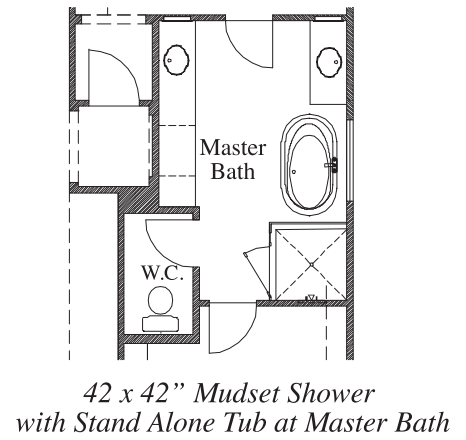

THE
ENCLAVE
AT POTRANCO OAKS

Plan 2435 • 2,435 square feet

ELEVATION A

ELEVATION B

ELEVATION C

TEXAS-HOMES.COM

*These are artist renderings and actual elevation detailing are subject to change.
Refer to Sales Counselor and review actual blueprint. Rev. 09.20.22*

TEXAS HOMES

Texas Built • Texas Owned • Texas Proud

THE ENCLAVE
AT POTRANCO OAKS

Plan 2435 • 2,435 square feet

THE ENCLAVE
AT POTRANCO OAKS

Plan 2435 • Options

Fireplace at Family Room

Coat Storage at Mudroom

48 1/2 x 112" Mudset Shower at Master Bath

42 x 42" Mudset Shower with Drop-In Tub at Master Bath

42 x 42" Mudset Shower with Stand Alone Tub at Master Bath

Shower at Bath 2

Cabinets at Laundry

Sink Cabinet at Laundry