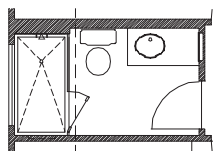

THE
ENCLAVE
AT POTRANCO OAKS

Plan 2435 • 2,435 square feet

ELEVATION A

ELEVATION B

ELEVATION C

TEXAS-HOMES.COM

*These are artist renderings and actual elevation detailing are subject to change.
Refer to Sales Counselor and review actual blueprint. Rev. 09.20.22*

TEXAS HOMES

Texas Built • Texas Owned • Texas Proud

THE ENCLAVE
AT POTRANCO OAKS

Plan 2435 • 2,435 square feet

THE ENCLAVE
AT POTRANCO OAKS

Plan 2435 • Options

Fireplace at Family Room

Coat Storage at Mudroom

48 1/2 x 112" Mudset Shower at Master Bath

42 x 42" Mudset Shower with Drop-In Tub at Master Bath

42 x 42" Mudset Shower with Stand Alone Tub at Master Bath

Shower at Bath 2

Cabinets at Laundry

Sink Cabinet at Laundry