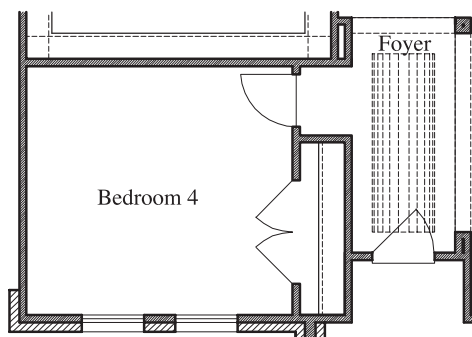

THE TIMBERS

Plan 2568 • 2,568 square feet

ELEVATION A

ELEVATION B

ELEVATION C

TEXAS-HOMES.COM

*These are artist renderings and actual elevation detailing are subject to change.
Refer to Sales Counselor and review actual blueprint. Rev. 10/12/22*

TEXAS HOMES

Texas Built • Texas Owned • Texas Proud

THE TIMBERS

Plan 2568 • 2,568 square feet

TEXAS HOMES

Texas Built • Texas Owned • Texas Proud

TEXAS-HOMES.COM

Actual room dimensions may vary. See a sales counselor for more information. Rev. 10/12/22

THE TIMBERS

Plan 2568 • Options

*Large Mudset Shower
at Master Bath*

*Mudset Shower with
Seat & Niche at Bath 2*

Bedroom 4 at Study