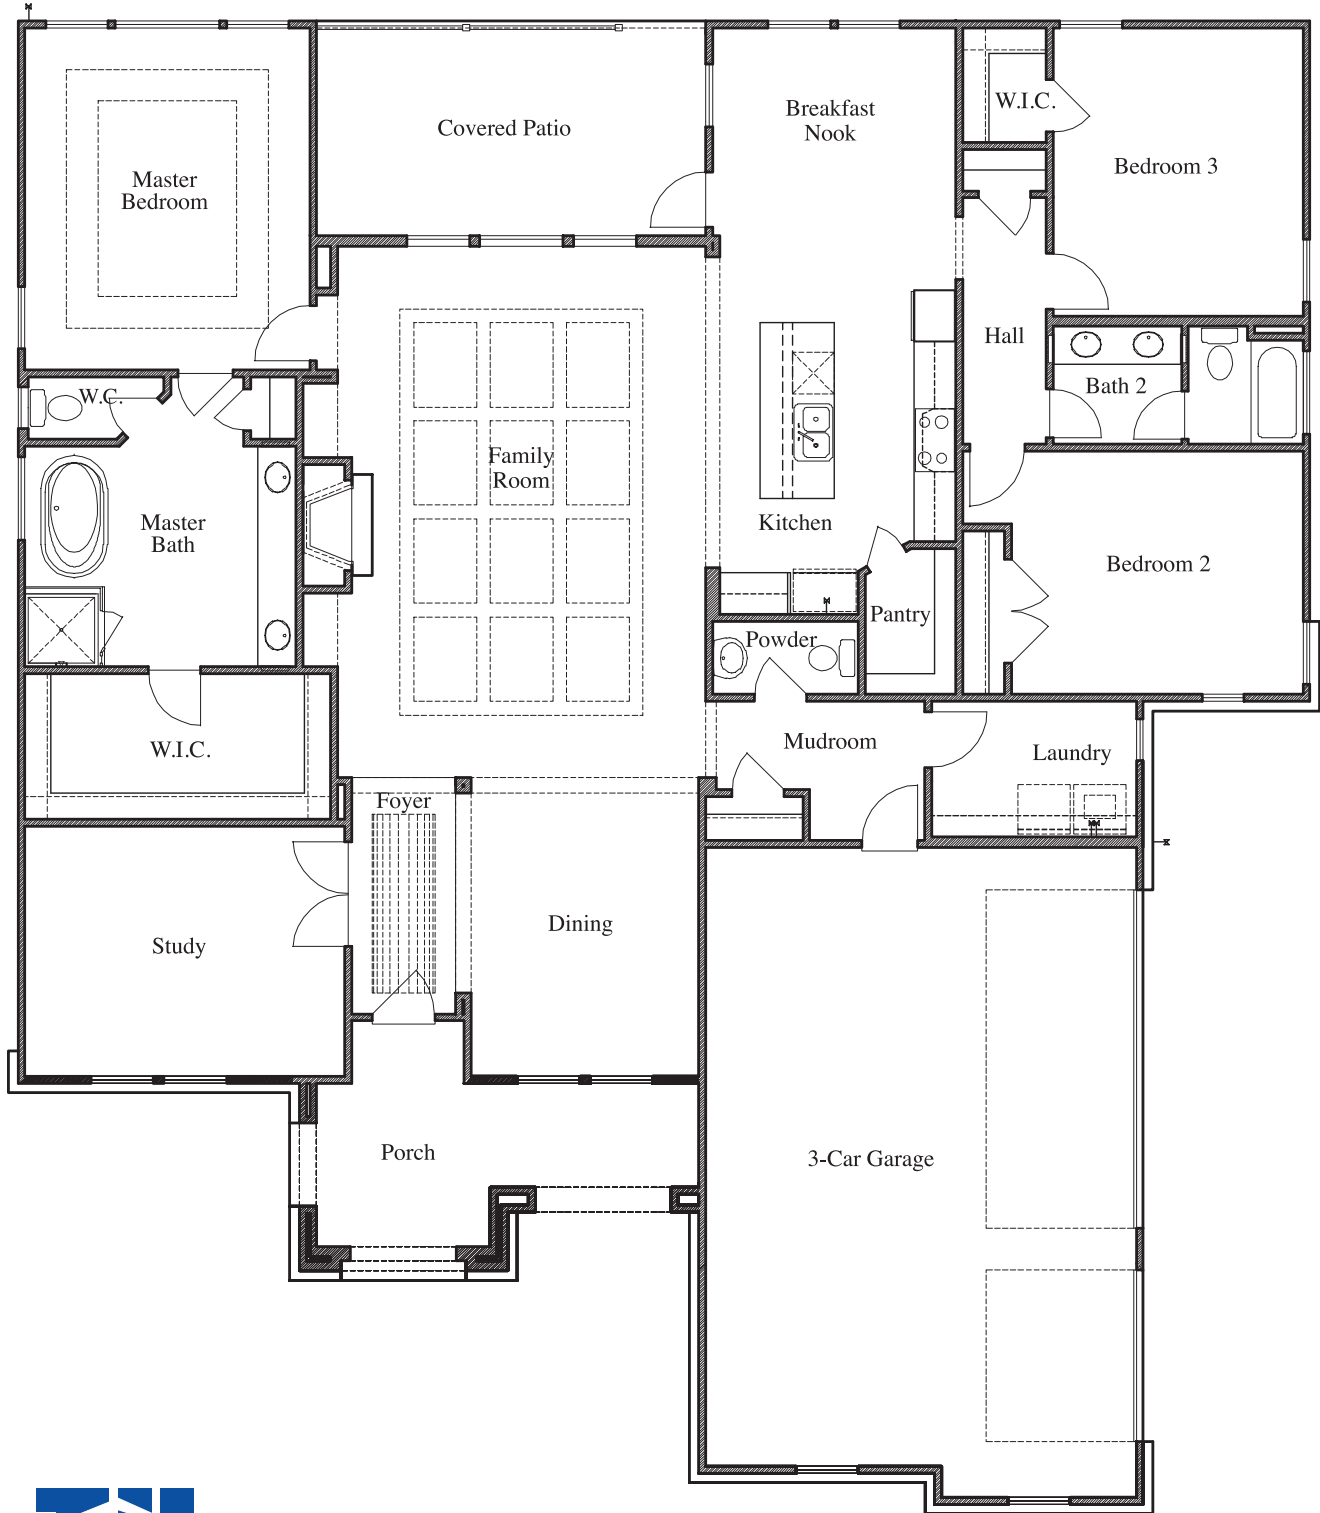

THE TIMBERS

Plan 2568 • 2,568 square feet

ELEVATION A

ELEVATION B

ELEVATION C

TEXAS-HOMES.COM

*These are artist renderings and actual elevation detailing are subject to change.
Refer to Sales Counselor and review actual blueprint. Rev. 10/12/22*

TEXAS HOMES

Texas Built • Texas Owned • Texas Proud

THE TIMBERS

Plan 2568 • 2,568 square feet

TEXAS HOMES

Texas Built • Texas Owned • Texas Proud

TEXAS-HOMES.COM

Actual room dimensions may vary. See a sales counselor for more information. Rev. 10/12/22

THE TIMBERS

Plan 2568 • Options

*Large Mudset Shower
at Master Bath*

*Mudset Shower with
Seat & Niche at Bath 2*

Bedroom 4 at Study