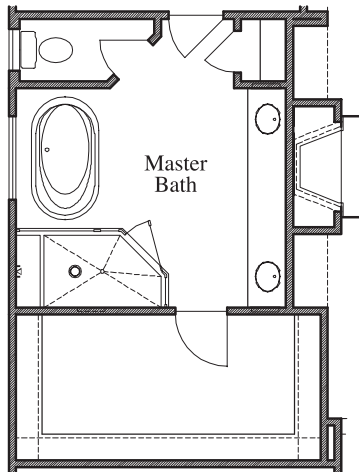

THE TIMBERS

Plan 2568 • 2,568 square feet

ELEVATION A

ELEVATION B

ELEVATION C

TEXAS-HOMES.COM

*These are artist renderings and actual elevation detailing are subject to change.
Refer to Sales Counselor and review actual blueprint. Rev. 10/12/22*

TEXAS HOMES

Texas Built • Texas Owned • Texas Proud

THE TIMBERS

Plan 2568 • 2,568 square feet

TEXAS HOMES

Texas Built • Texas Owned • Texas Proud

TEXAS-HOMES.COM

Actual room dimensions may vary. See a sales counselor for more information. Rev. 10/12/22

THE TIMBERS

Plan 2568 • Options

*Large Mudset Shower
at Master Bath*

*Mudset Shower with
Seat & Niche at Bath 2*

Bedroom 4 at Study